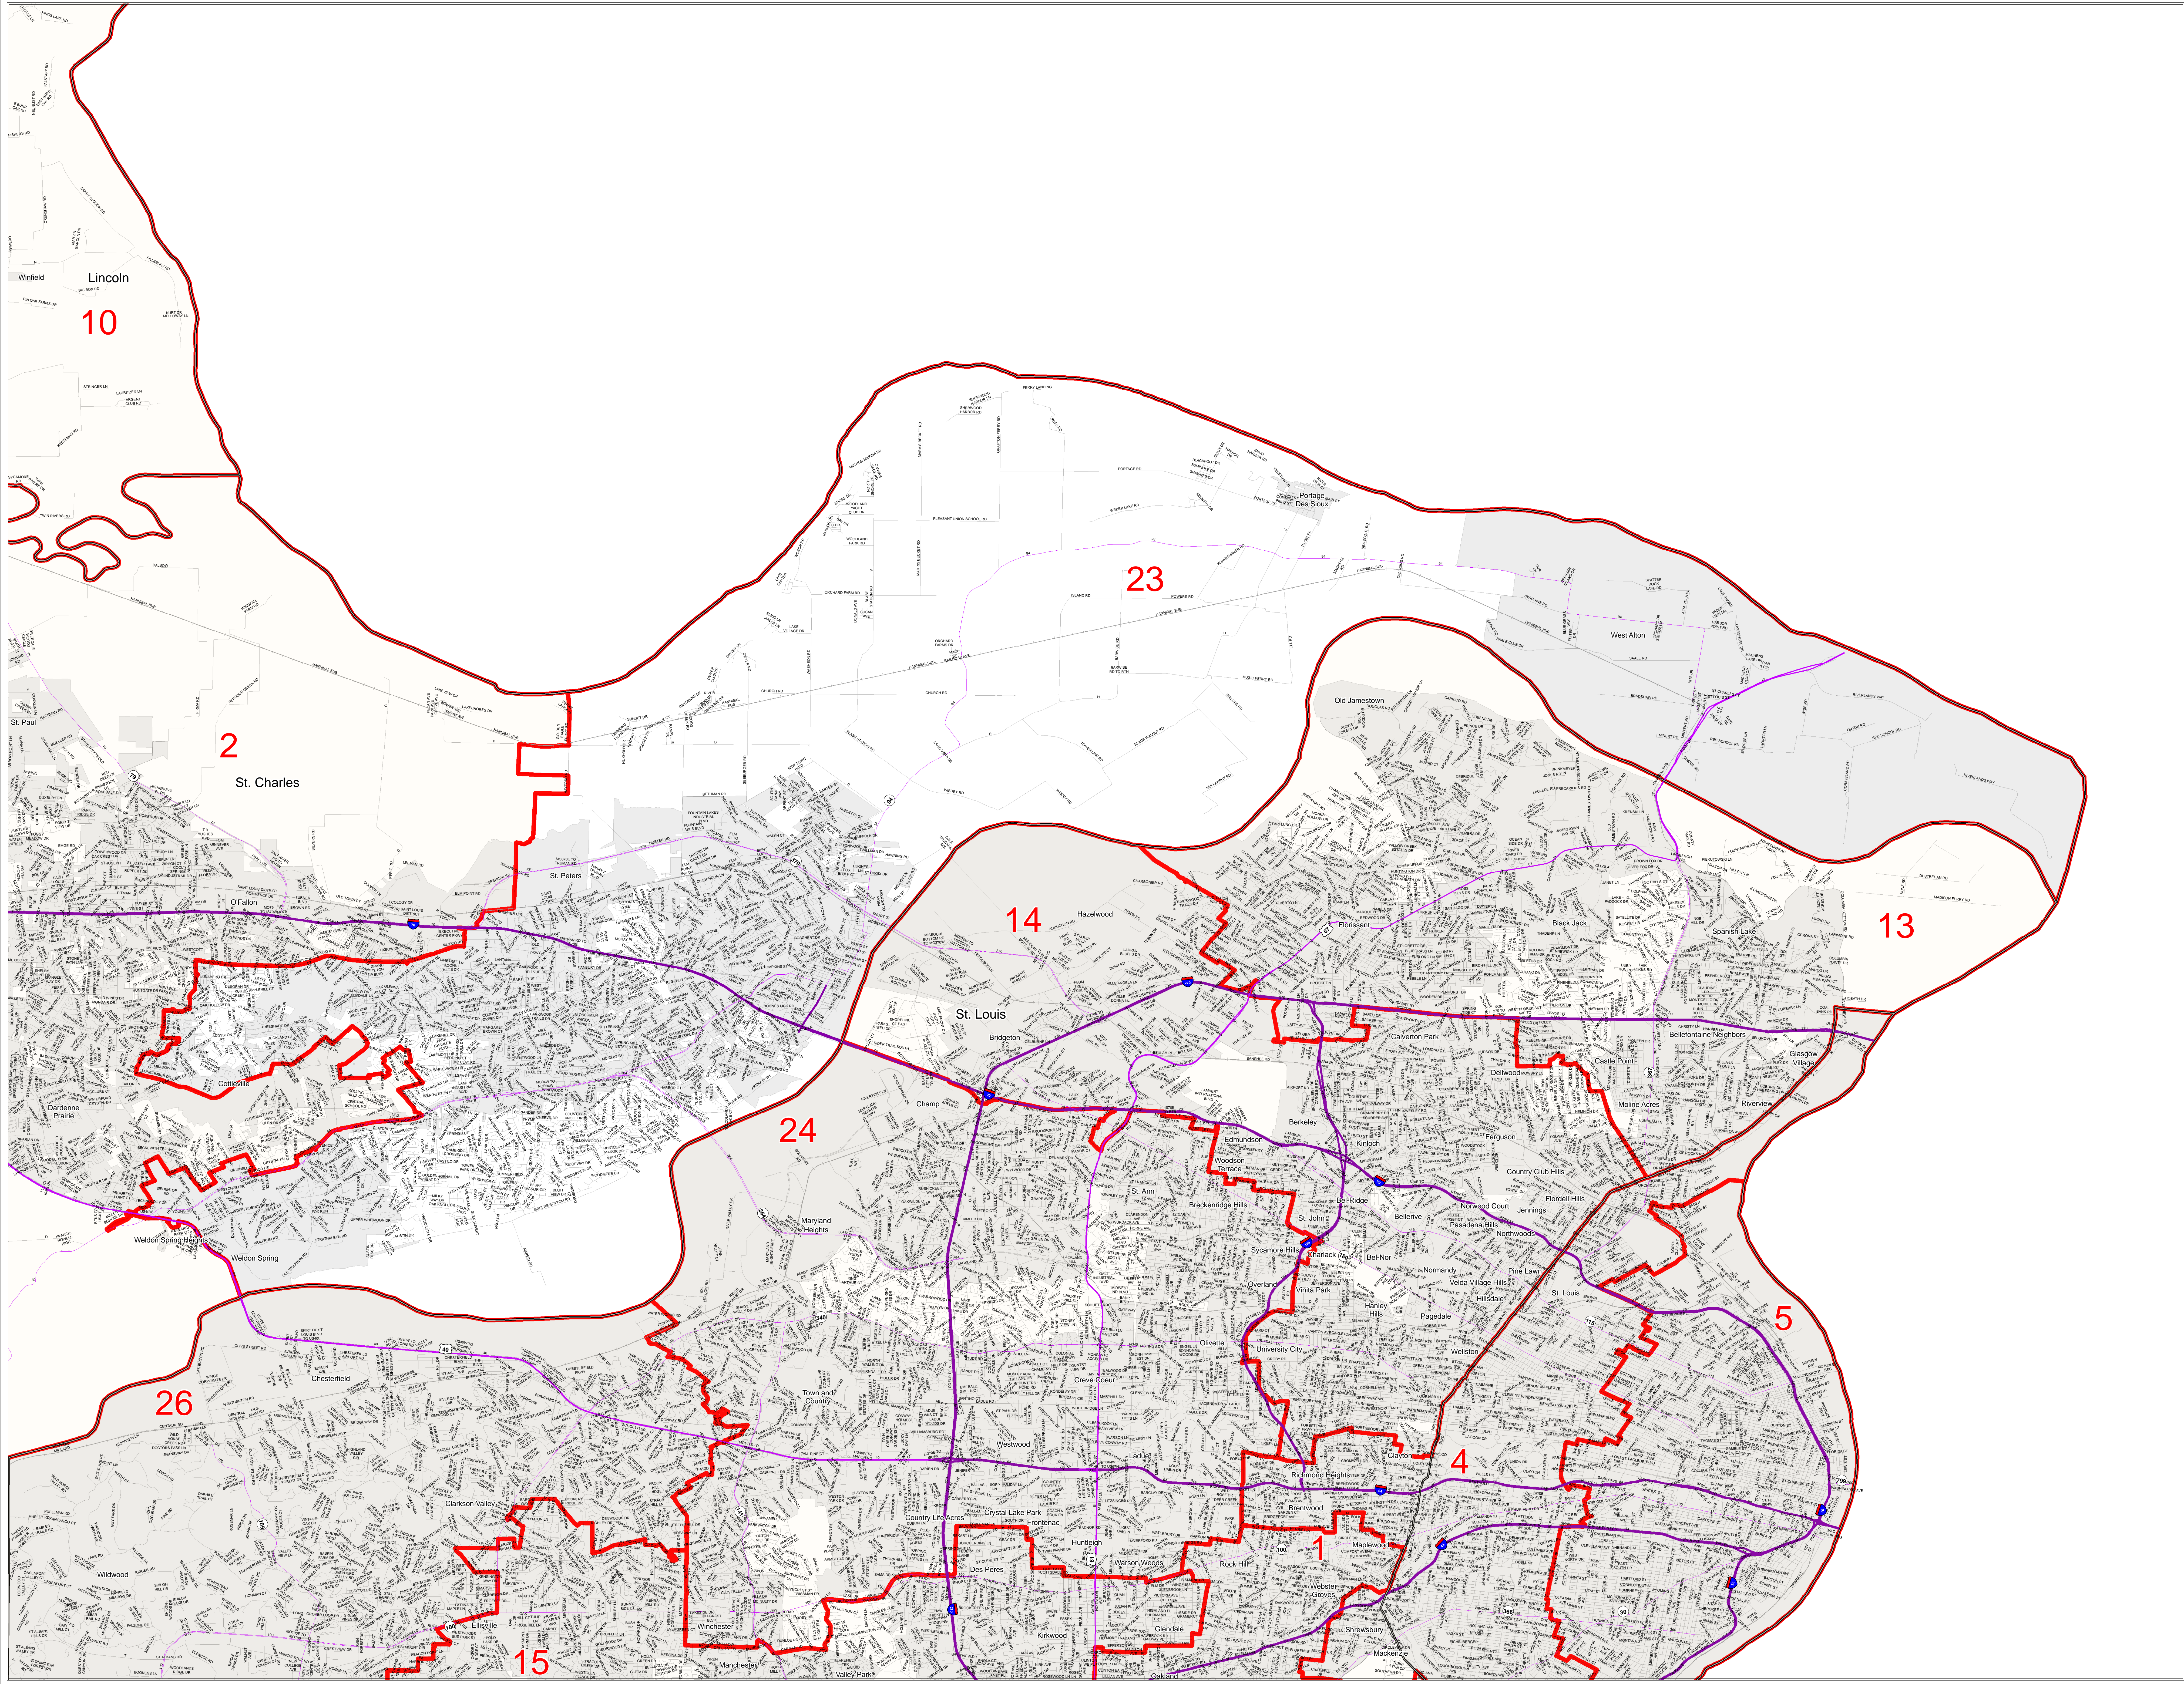

Missouri State Senate District Number 23
2012 Senate Apportionment Commission – Final Plan

District 23

Map Sheet Extent

- Districts
- Counties
- Interstates
- U.S. Highways
- MO Highways
- Streets
- Incorporated Places*
- Area Outside of Featured District

*Includes census designated places (CDPs).